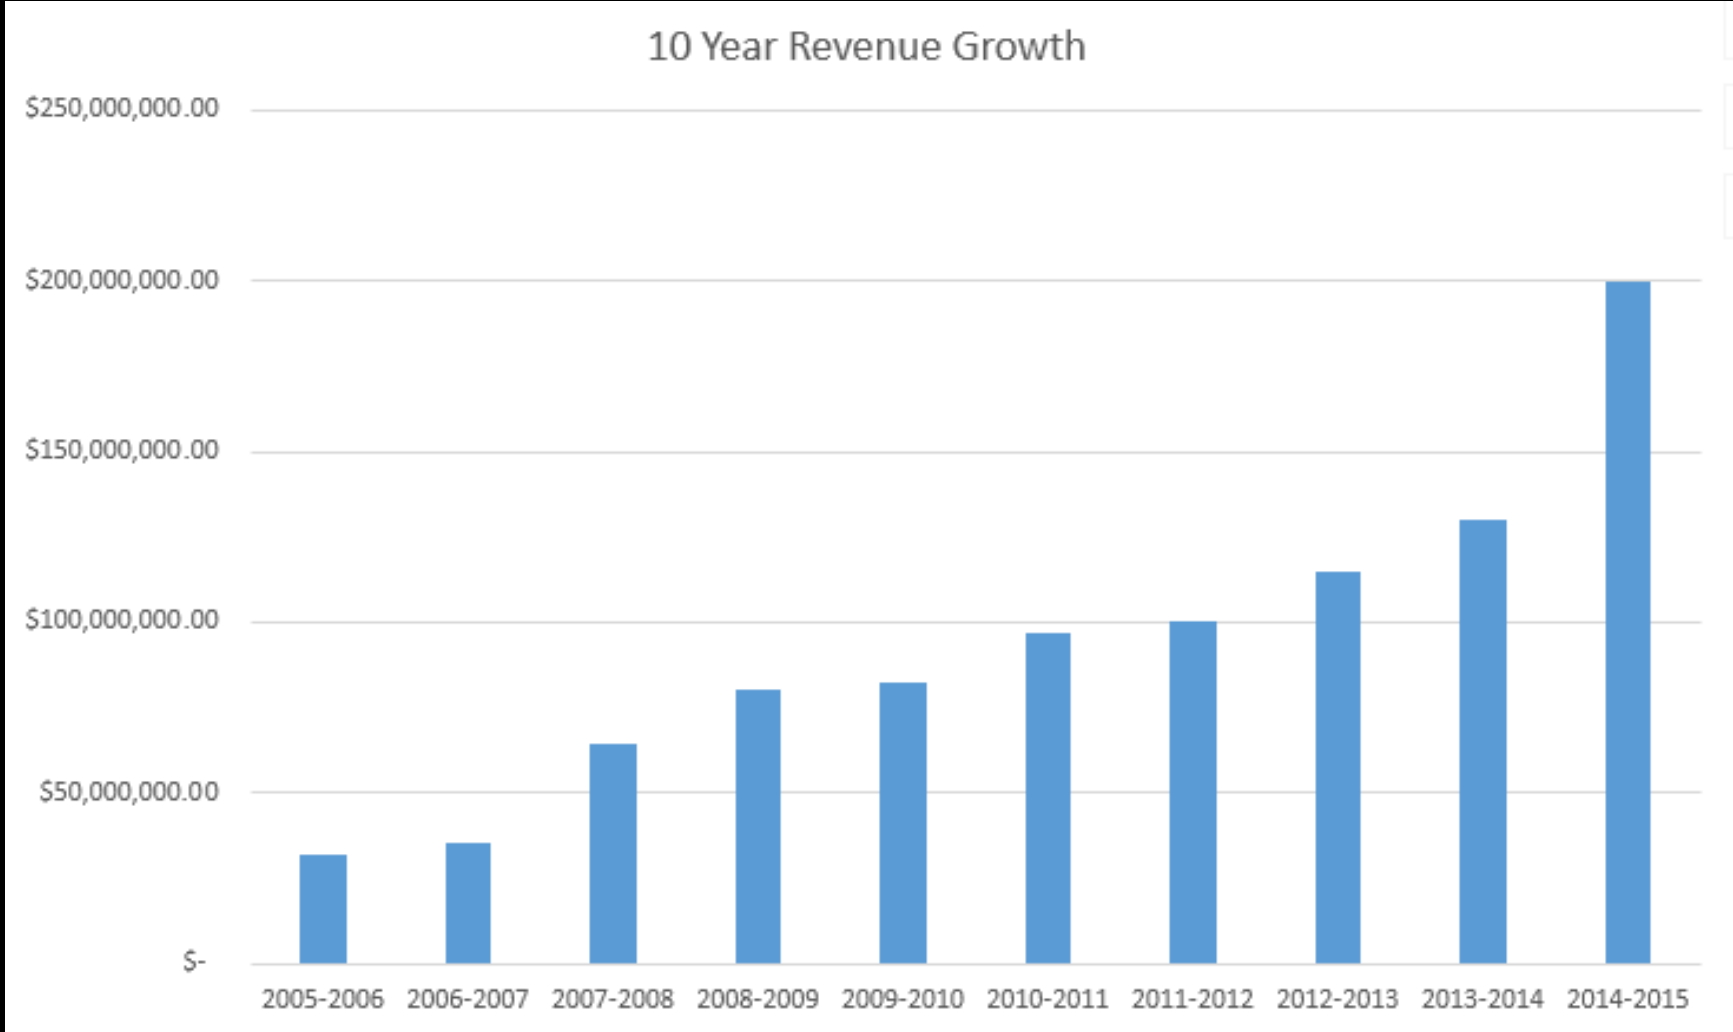

- **100%** New Zealand family owned company
- **\$200M NZD** sales per annum
- **450 People** across New Zealand, Australia, Ethiopia & India
- Exporting to more than **40 countries** globally
- Our Vision is to deliver products of integrity from the farm to families around the world

Carrfields 10 Year Revenue Growth

Livestock

- 130 Livestock Agents across New Zealand
- 30 Sale Yards across New Zealand
- Livestock online portal for buying and selling Livestock
- Live Export JV with Elders Australia
16,000 head to China in 2014