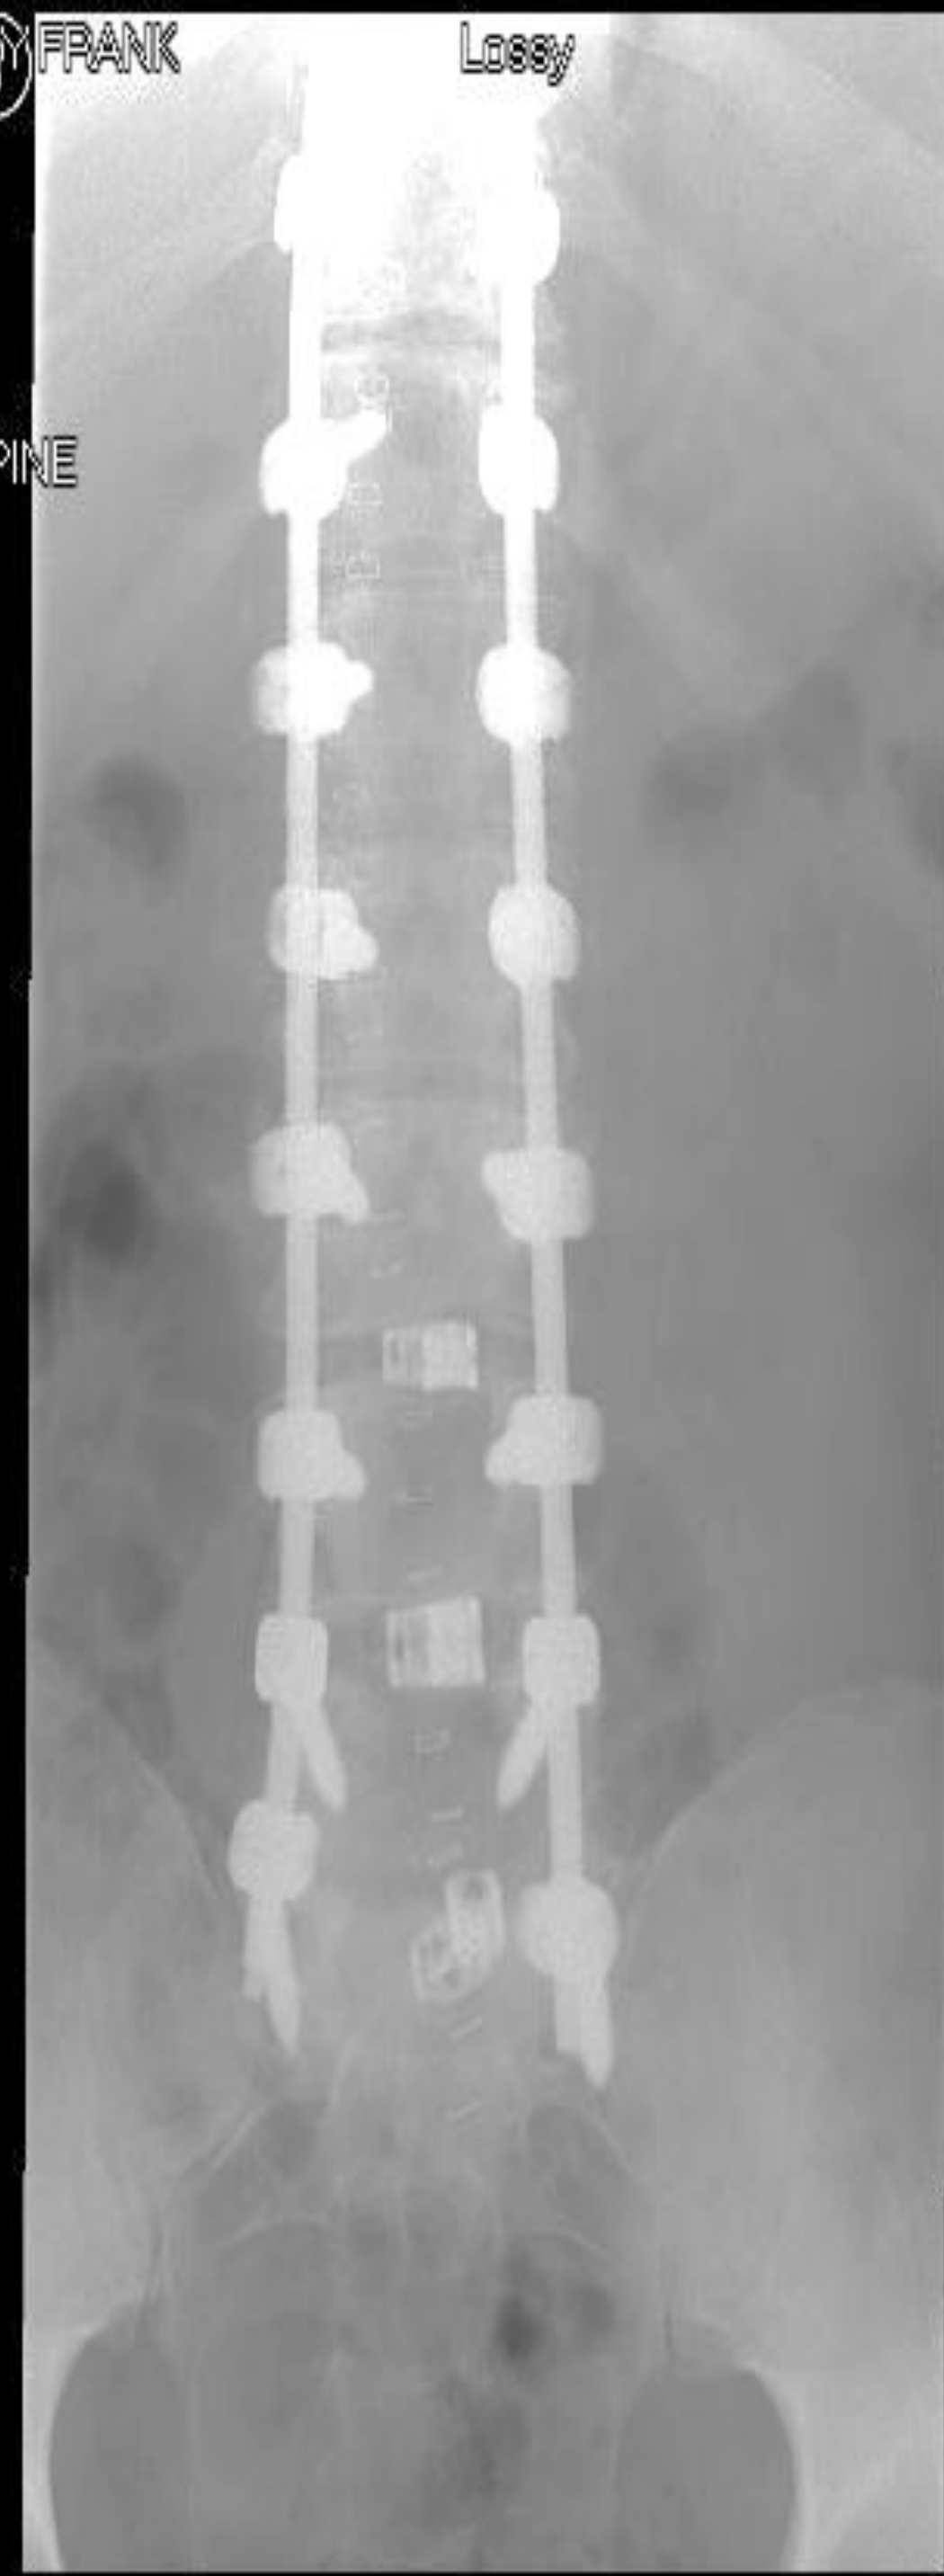

A faint, light gray world map is centered in the background of the image. The map shows the outlines of the continents and major islands, rendered in a minimalist, low-contrast style. The text 'TIM PAPWORTH' is overlaid on the map, centered horizontally and vertically.

TIM PAPWORTH

Holding slide and
Audio Clip

Holding slide and Audio Clip

PAPWORTH TIMOTHY FRANK
40Y 6M,M,01846275
SI:1
Acc#: 1053012769201
Patient Pos: SUPINE
View Pos: AP
Study Desc: XR T/L SPINE
Series Desc: AP
Plate ID: 9104207047
<1-1>

Rel X Ray Exp: 1820

MR RAJAM PAPWORTH TIMOTHY FRANK
SPIRE NORWICH 40Y 6M,M,01846275
KODAK CR850A SI:3
17/11/2008 ,10:29:34 Acc#: 1053012769201
24% Pixel Patient Pos: SUPINE
View Pos: LATERAL
Study Desc: XR T/L SPINE
Series Desc: LATERAL
Plate ID: 9104207047
<3-3>